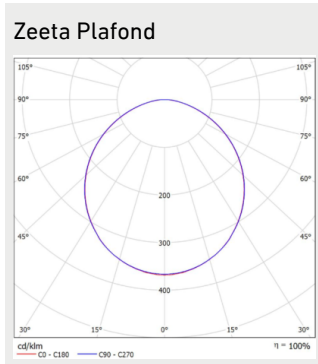

MATERIAL OF THE LUMINAIRE BODY: PC

GUARANTEE: 5 Years

Light distribution